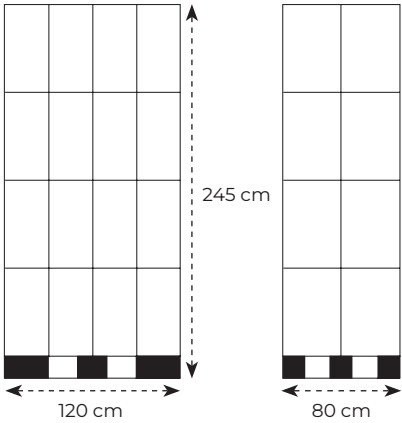

Delivery traceability

Sustainable production

Attractive display solutions for guaranteed high sales performance

Cardboard bucket

Master box 40 x 30 x 60 cm
Pallet 120 x 80 x 245 cm
Total on pallet 32 boxes
Quantity Flexible

Pallet construction

Display D2, 1 layer

Master box 60 x 40 x 60 cm
Pallet 120 x 80 x 245 cm
Total on pallet 16 boxes
Quantity From 30

Pallet construction

Attractive display solutions for guaranteed high sales performance