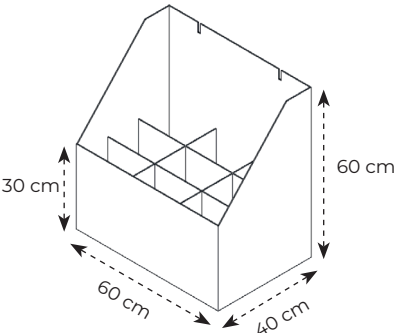

Delivery traceability

Sustainable production

Attractive display solutions for guaranteed high sales performance

Cardboard bucket

Master box 40 x 30 x 60 cm
Pallet 120 x 80 x 245 cm
Total on pallet 32 boxes
Quantity Flexible

Pallet construction

Display D2, 1 layer

Master box 60 x 40 x 60 cm
Pallet 120 x 80 x 245 cm
Total on pallet 16 boxes
Quantity From 30

Pallet construction

Attractive display solutions for guaranteed high sales performance