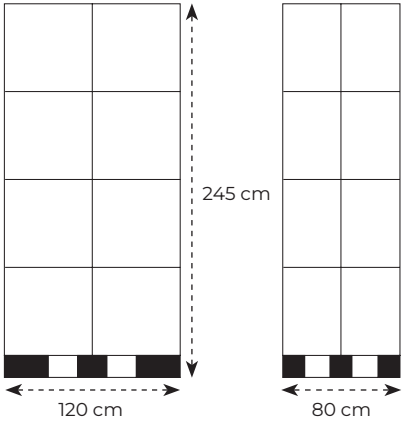

Delivery traceability

Sustainable production

Attractive display solutions for guaranteed high sales performance

Cardboard bucket

Master box 40 x 30 x 60 cm
Pallet 120 x 80 x 245 cm
Total on pallet 32 boxes
Quantity Flexible

Pallet construction

Display D2, 1 layer

Master box 60 x 40 x 60 cm
Pallet 120 x 80 x 245 cm
Total on pallet 16 boxes
Quantity From 30

Pallet construction

Attractive display solutions for guaranteed high sales performance

Display D2, 2 layers

Master box 40 x 60 x 60 cm
Pallet 120 x 80 x 245 cm
Total on pallet 16 boxes
Quantity From 30 per box

Pallet construction

Display DST8, compartment

Master box 60 x 40 x 180 cm
Pallet 120 x 80 x 245 cm
Total on pallet 4 displays
Quantity From 50