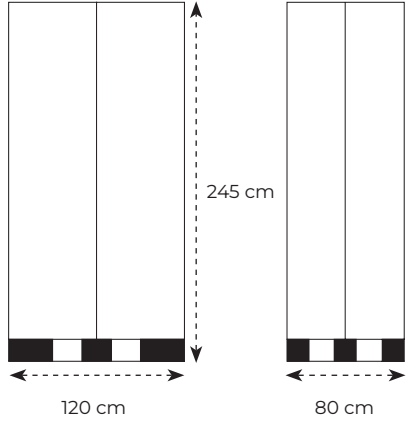

Pallet construction