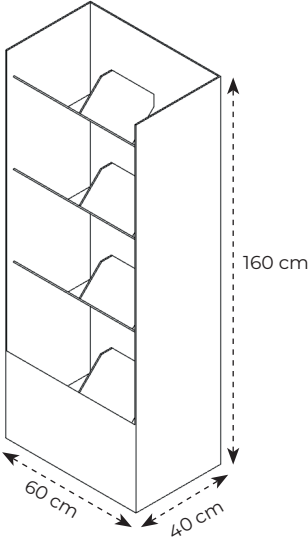

Display D2, 2 layers

Master box 40 x 60 x 60 cm
Pallet 120 x 80 x 245 cm
Total on pallet 16 boxes
Quantity From 30 per box

Pallet construction

Display DST8, compartment

Master box 60 x 40 x 180 cm
Pallet 120 x 80 x 245 cm
Total on pallet 4 displays
Quantity From 50