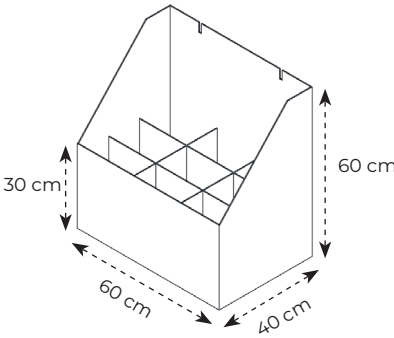

Master box 40 x 60 x 60 cm
Pallet 120 x 80 x 245 cm
Total on pallet 16 boxes
Quantity From 30 per box