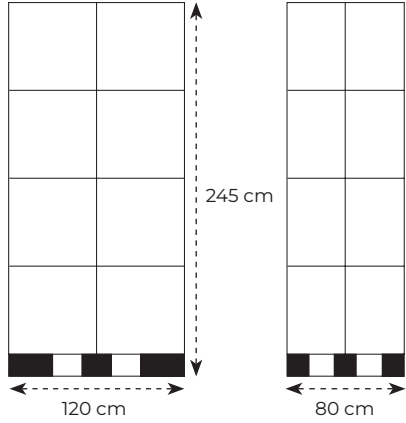

Delivery traceability

Sustainable production

Attractive display solutions for guaranteed high sales performance

Cardboard bucket

Master box 40 x 30 x 60 cm
Pallet 120 x 80 x 245 cm
Total on pallet 32 boxes
Quantity Flexible

Pallet construction

Display D2, 1 layer

Master box 60 x 40 x 60 cm
Pallet 120 x 80 x 245 cm
Total on pallet 16 boxes
Quantity From 30

Pallet construction

Attractive display solutions for guaranteed high sales performance

Display D2, 2 layers

Master box 40 x 60 x 60 cm
Pallet 120 x 80 x 245 cm
Total on pallet 16 boxes
Quantity From 30 per box

Pallet construction

Display DST8, compartment

Master box 60 x 40 x 180 cm
Pallet 120 x 80 x 245 cm
Total on pallet 4 displays
Quantity From 50