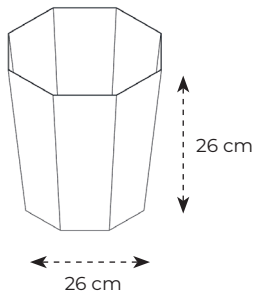

Delivery traceability

Sustainable production

Attractive display solutions for guaranteed high sales performance

Cardboard bucket

Master box 40 x 30 x 60 cm
Pallet 120 x 80 x 245 cm
Total on pallet 32 boxes
Quantity Flexible

Pallet construction

Display D2, 1 layer

Master box 60 x 40 x 60 cm
Pallet 120 x 80 x 245 cm
Total on pallet 16 boxes
Quantity From 30

Pallet construction

Attractive display solutions for guaranteed high sales performance

Display D2, 2 layers

Master box 40 x 60 x 60 cm
Pallet 120 x 80 x 245 cm
Total on pallet 16 boxes
Quantity From 30 per box

Pallet construction

Display DST8, compartment

Master box 60 x 40 x 180 cm
Pallet 120 x 80 x 245 cm
Total on pallet 4 displays
Quantity From 50